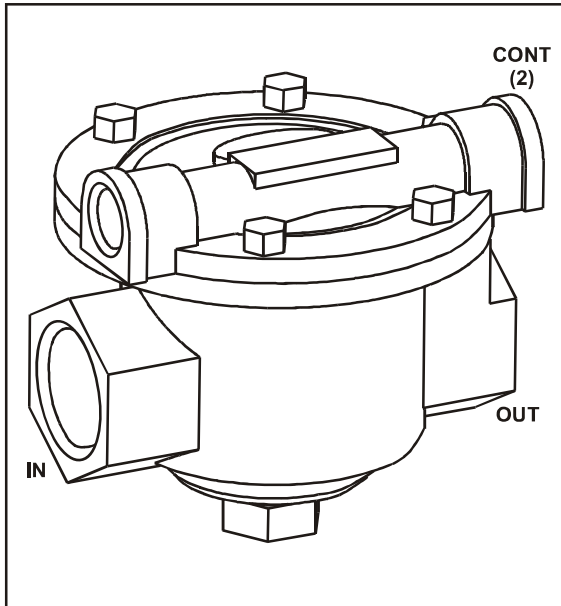

## Air Starter Valve

### INFORMATION:

- PLUG UNIT ASSEMBLY 6900-5
- REPAIR KIT 69-5

PART NUMBER	PORT SIZES (NPT)		
	Service/Control (2)	Inlet	Outlet
6900	1/4"	1"	1"