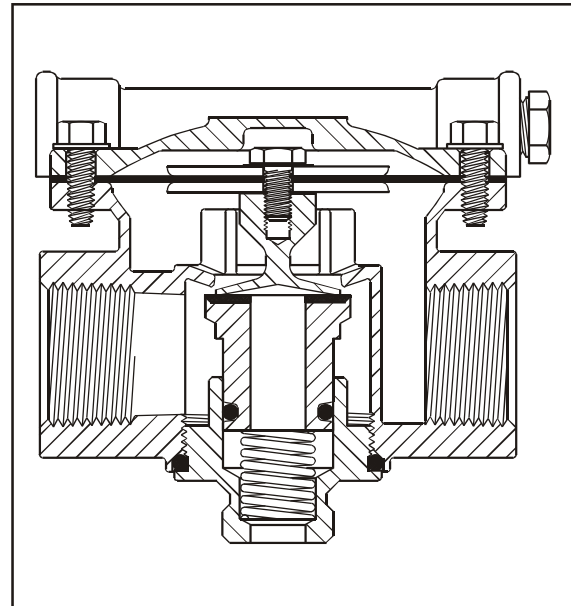

## Air Starter Valve

### INFORMATION:

- PLUG UNIT ASSEMBLY 6900-5
- REPAIR KIT 69-5

PART NUMBER	PORT SIZES (NPT)		
	Service/Control (2)	Inlet	Outlet
6900	1/4"	1"	1"