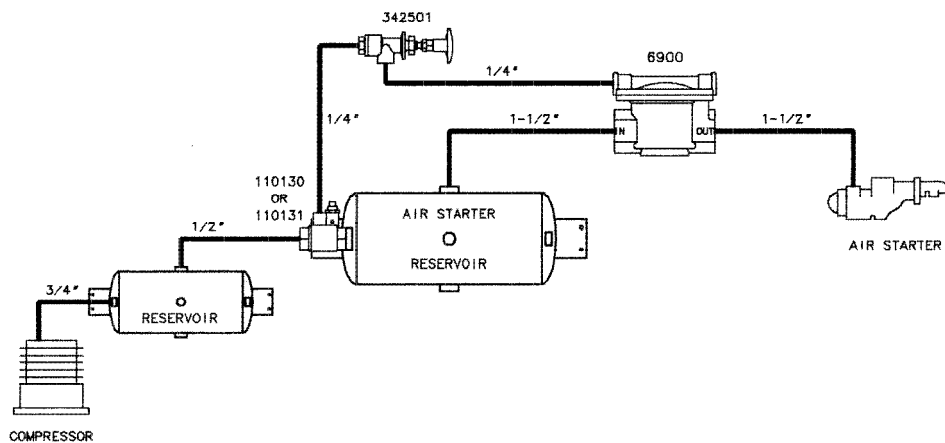

## Air Starter Valve

### INFORMATION:

- PLUG UNIT ASSEMBLY 6900-5
- REPAIR KIT 69-5

PART NUMBER	PORT SIZES (NPT)		
	Service/Control (2)	Inlet	Outlet
6900	1/4"	1"	1"